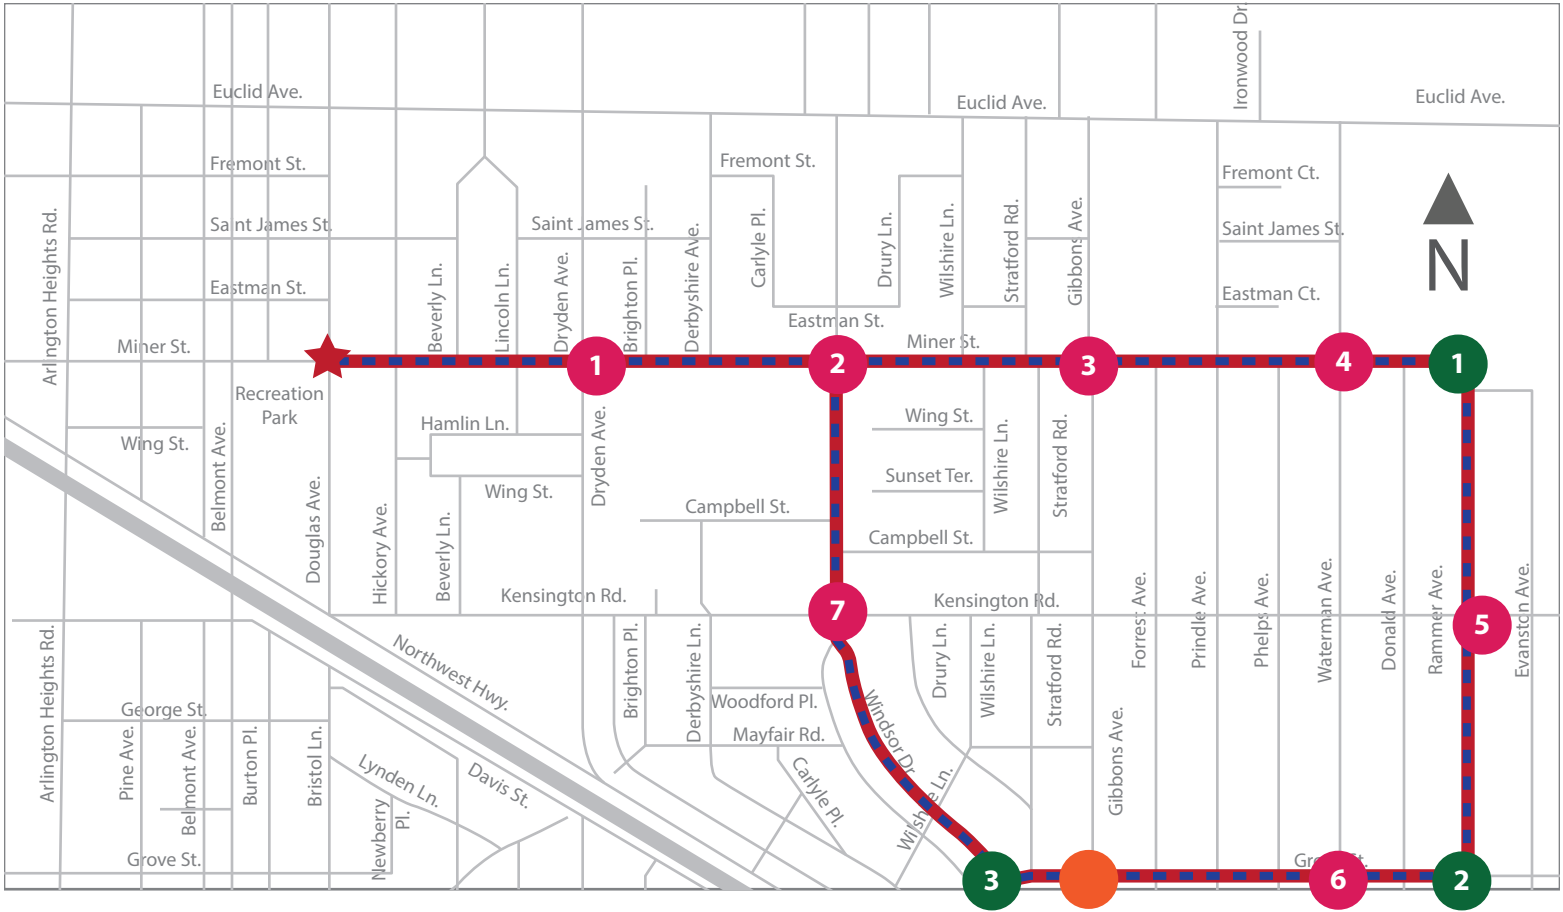

Frontier Days STAMPEDE RUN

Schedule of events

7:30 a.m. 5K & 10K Race Start

7:35 a.m. 5K Walk Start

9:00 a.m. Kids 1/4 Mile Dash

Course
Marshal

AH Police
Support

Aid
Station

10K Run
Course

Two laps of the 5K course

5K Run and
Walk Course

Start and
Finish Areas

Recreation Park | 500 E. Miner St.